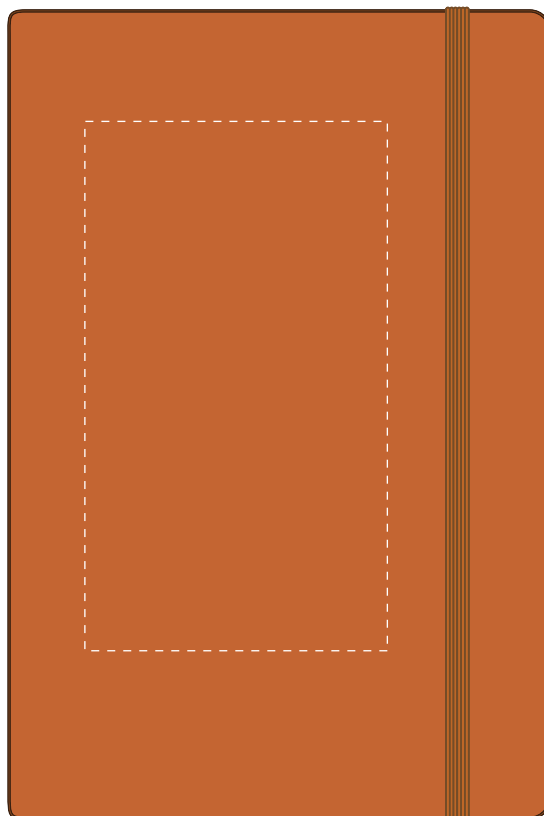

Your Ref:

Quantity:

Product Code: QS0362

Our Ref:

Version: 1

Product Colour: NATURAL ONLY

PRINTING CONCERNS:**PRODUCT INFO: DUE TO THE NATURE OF THE PRODUCT THE PRINT POSITION MAY VARY BY 2 - 3 MM**

We stock this item in the following colours

**PANTONE REFERENCE(S)**

● Deboss/Foil Blocking

ARTWORK SCALE 50%

- CENTRED TO PRINT AREA
- CENTRED TO NOTEBOOK

Product Image for visualisation
- colours may vary**The dashed line is to demonstrate print area and will not appear on your printed item****PLEASE NOTE:**